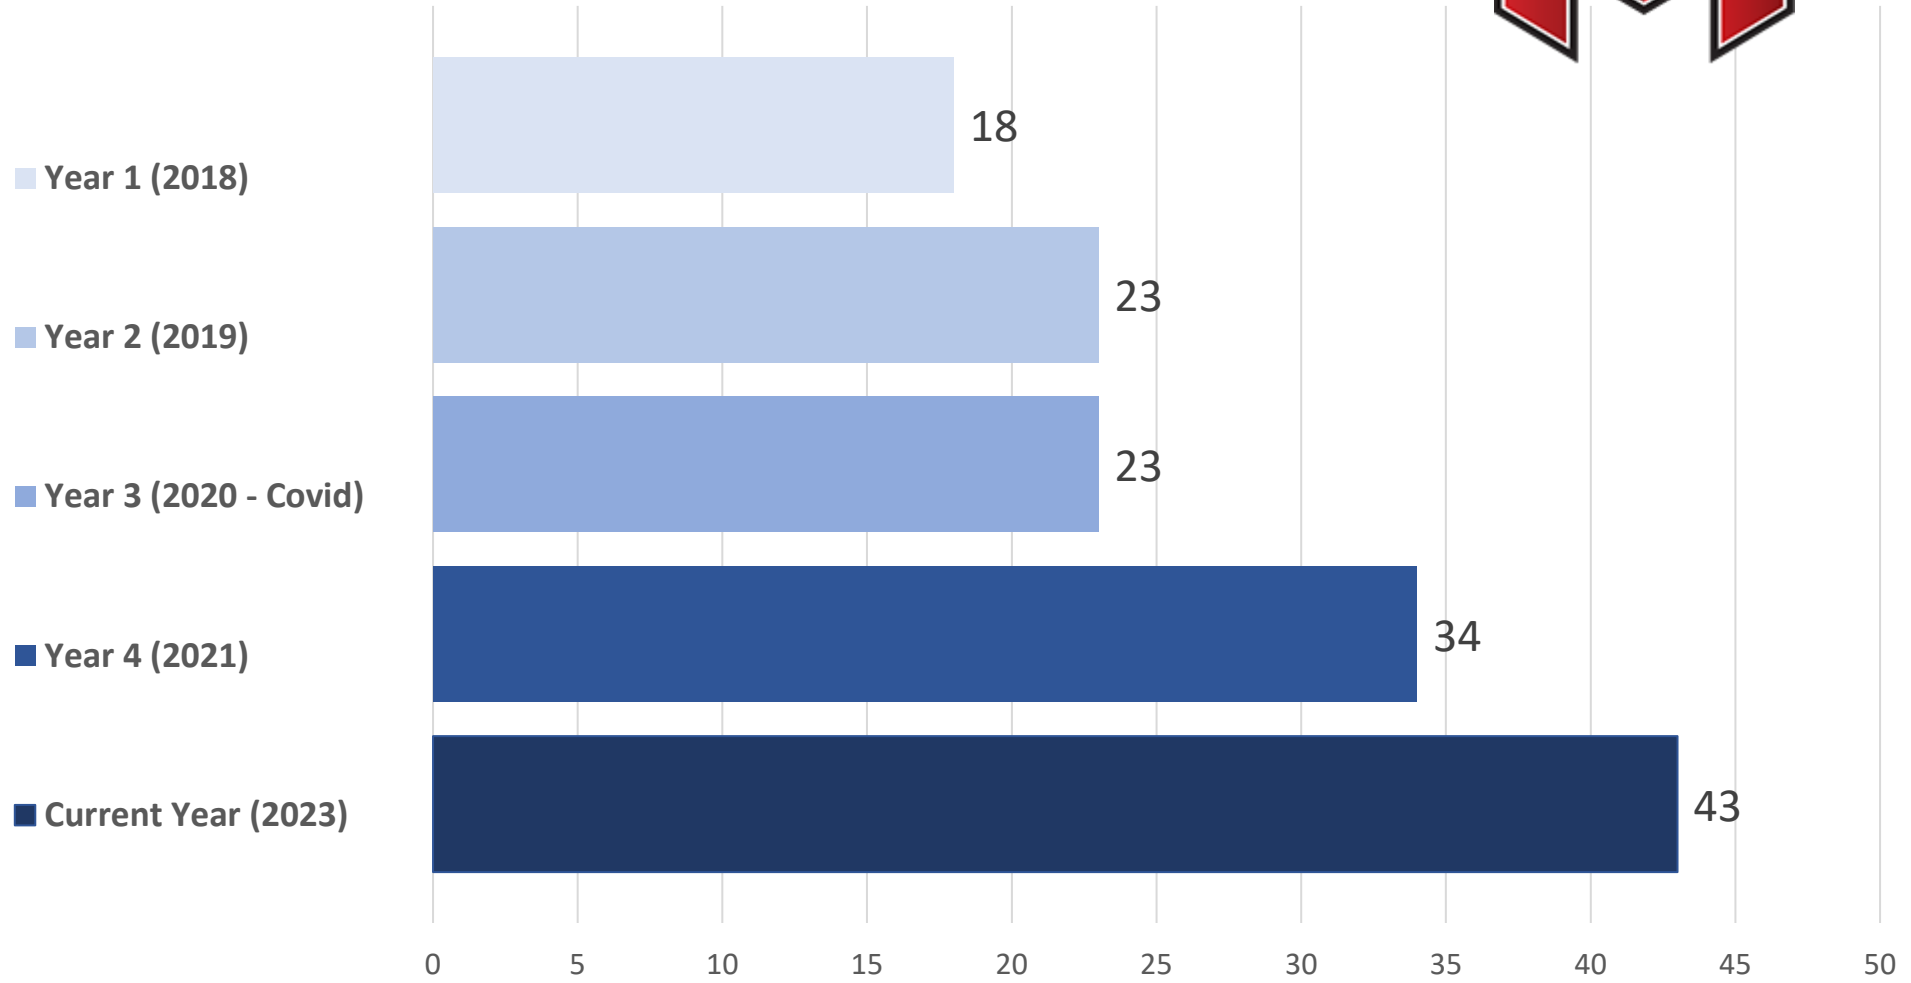

STUNT

Roster Case Studies

California Baptist University - DI

Roster Size

University of Kentucky - DI

Roster Size

Maryville University - DII

Roster Size