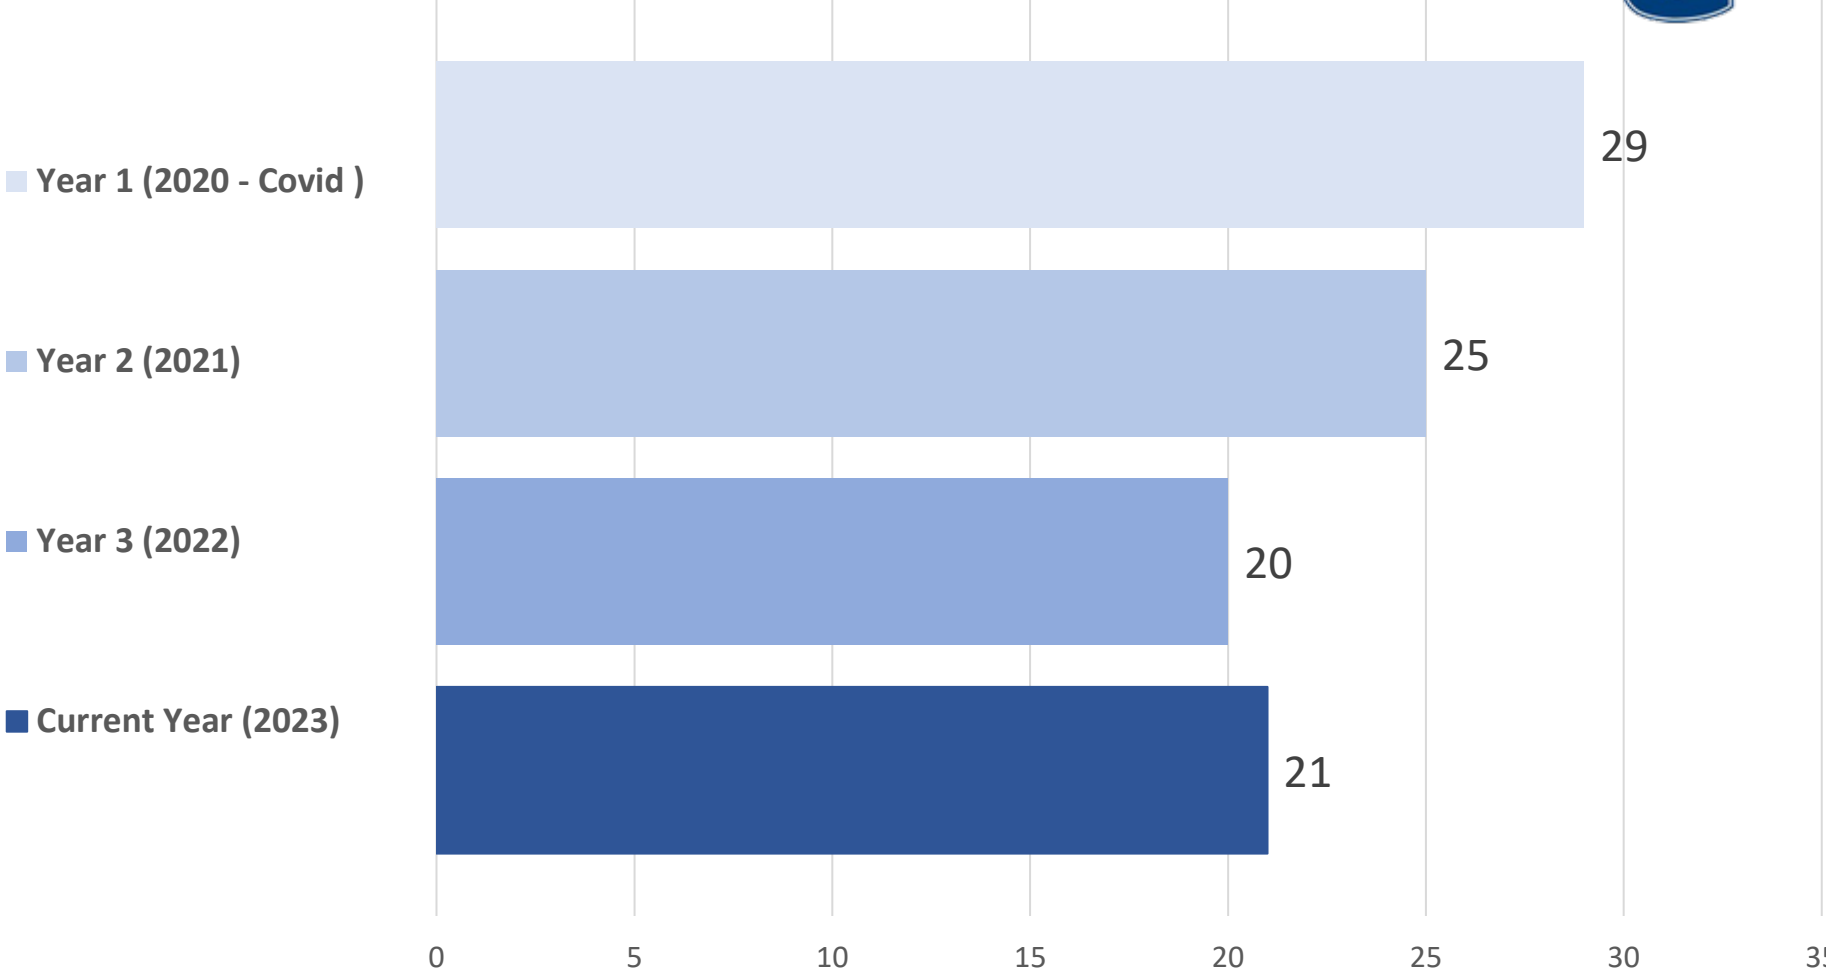

STUNT

Roster Case Studies

California Baptist University - DI

Roster Size

University of Kentucky - DI

Roster Size

Maryville University - DII

Roster Size

Texas Woman's University - DII

Roster Size

Concordia University Chicago - DIII

Roster Size

Hiram College - DIII

Roster Size

Olivet College - DIII

Roster Size

Hope International - NAIA

Roster Size

Vanguard University - NAIA

Roster Size