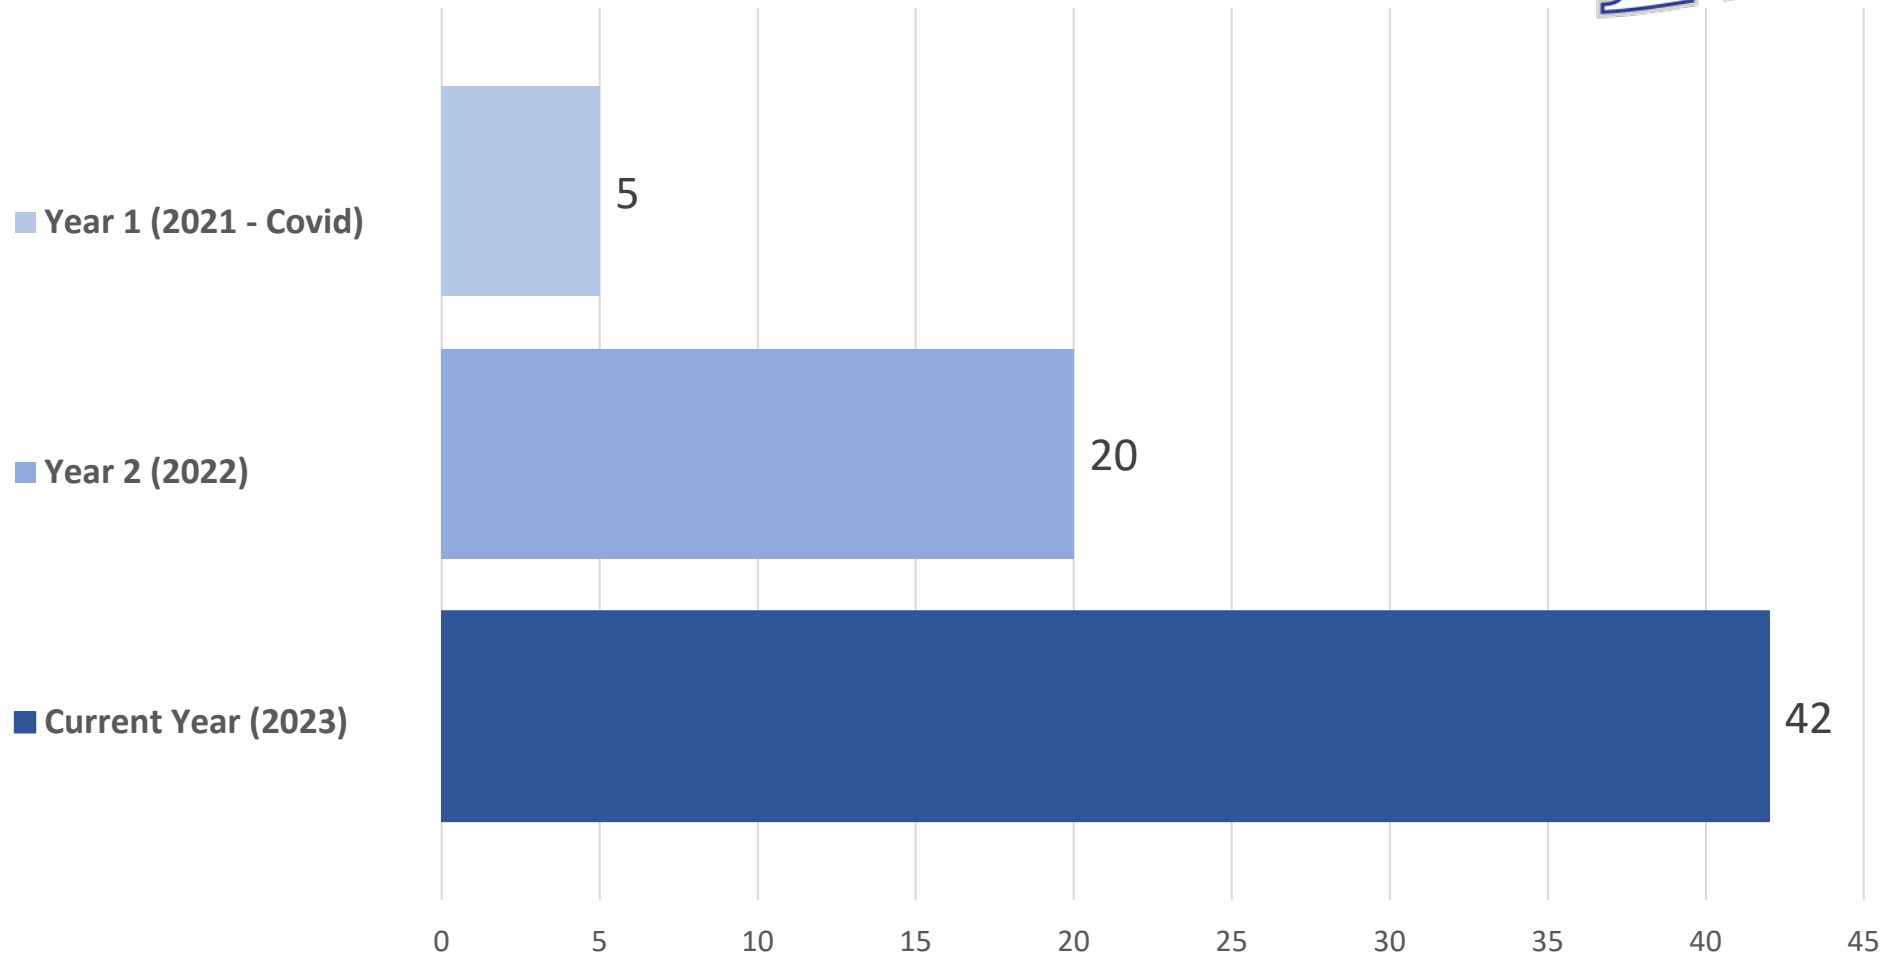

STUNT

Roster Case Studies

California Baptist University - DI

Roster Size

University of Kentucky - DI

Roster Size

Maryville University - DII

Roster Size

Texas Woman's University - DII

Roster Size

Concordia University Chicago - DIII

Roster Size

Hiram College - DIII

Roster Size

Olivet College - DIII

Roster Size

Hope International - NAIA

Roster Size

Vanguard University - NAIA

Roster Size