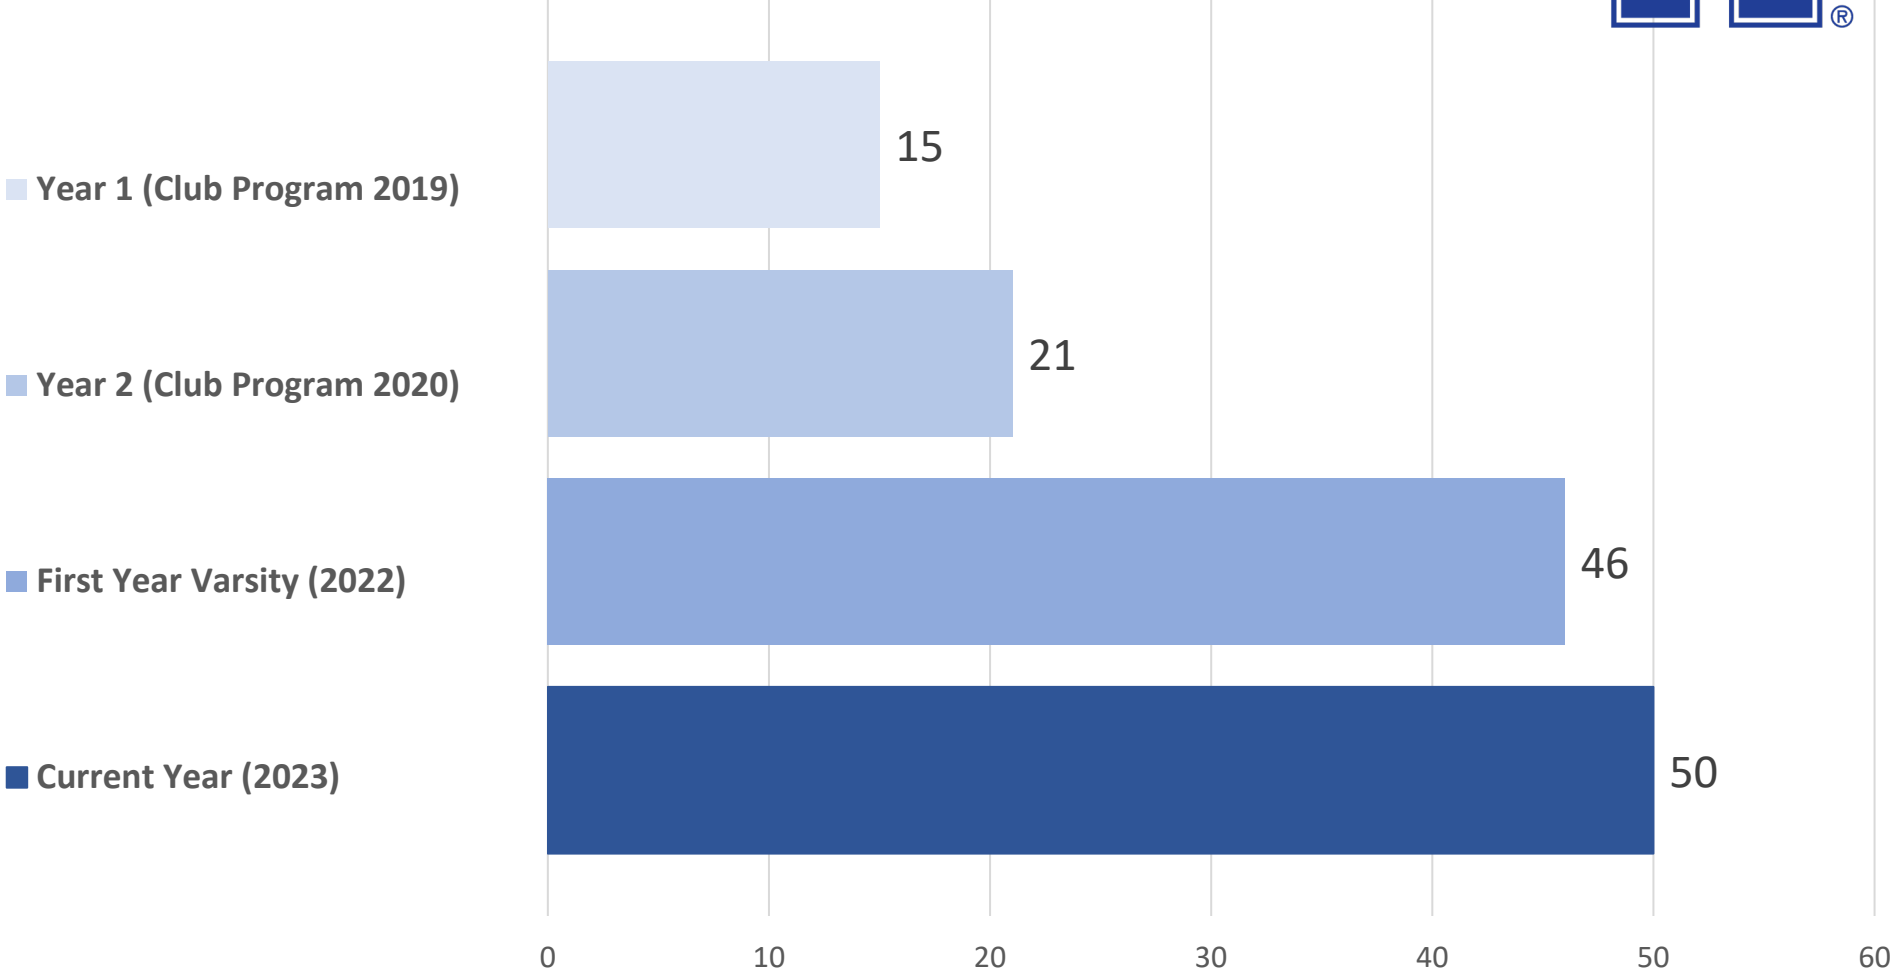

STUNT

Roster Case Studies

California Baptist University - DI

Roster Size

University of Kentucky - DI

Roster Size

Maryville University - DII

Roster Size

Texas Woman's University - DII

Roster Size

Concordia University Chicago - DIII

Roster Size

Hiram College - DIII

Roster Size

Olivet College - DIII

Roster Size