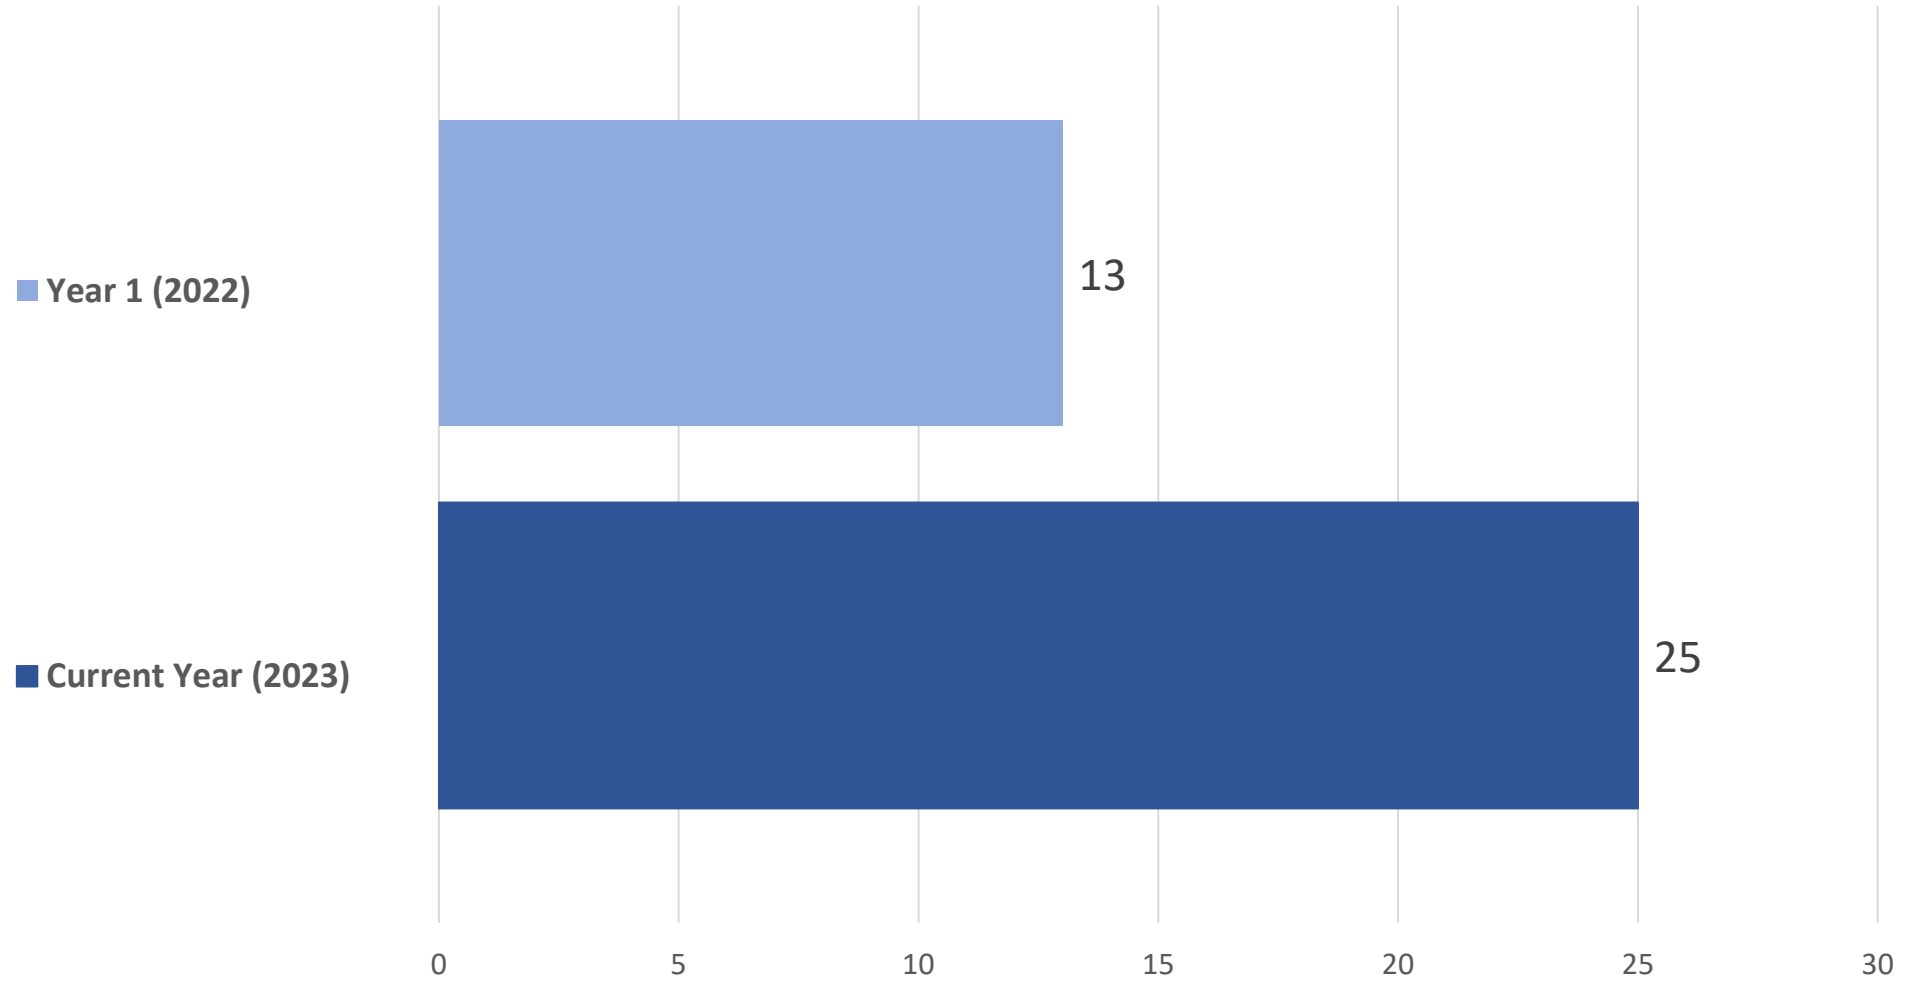

STUNT

Roster Case Studies

California Baptist University - DI

Roster Size

University of Kentucky - DI

Roster Size

Maryville University - DII

Roster Size

Texas Woman's University - DII

Roster Size

Concordia University Chicago - DIII

Roster Size

Hiram College - DIII

Roster Size

Olivet College - DIII

Roster Size