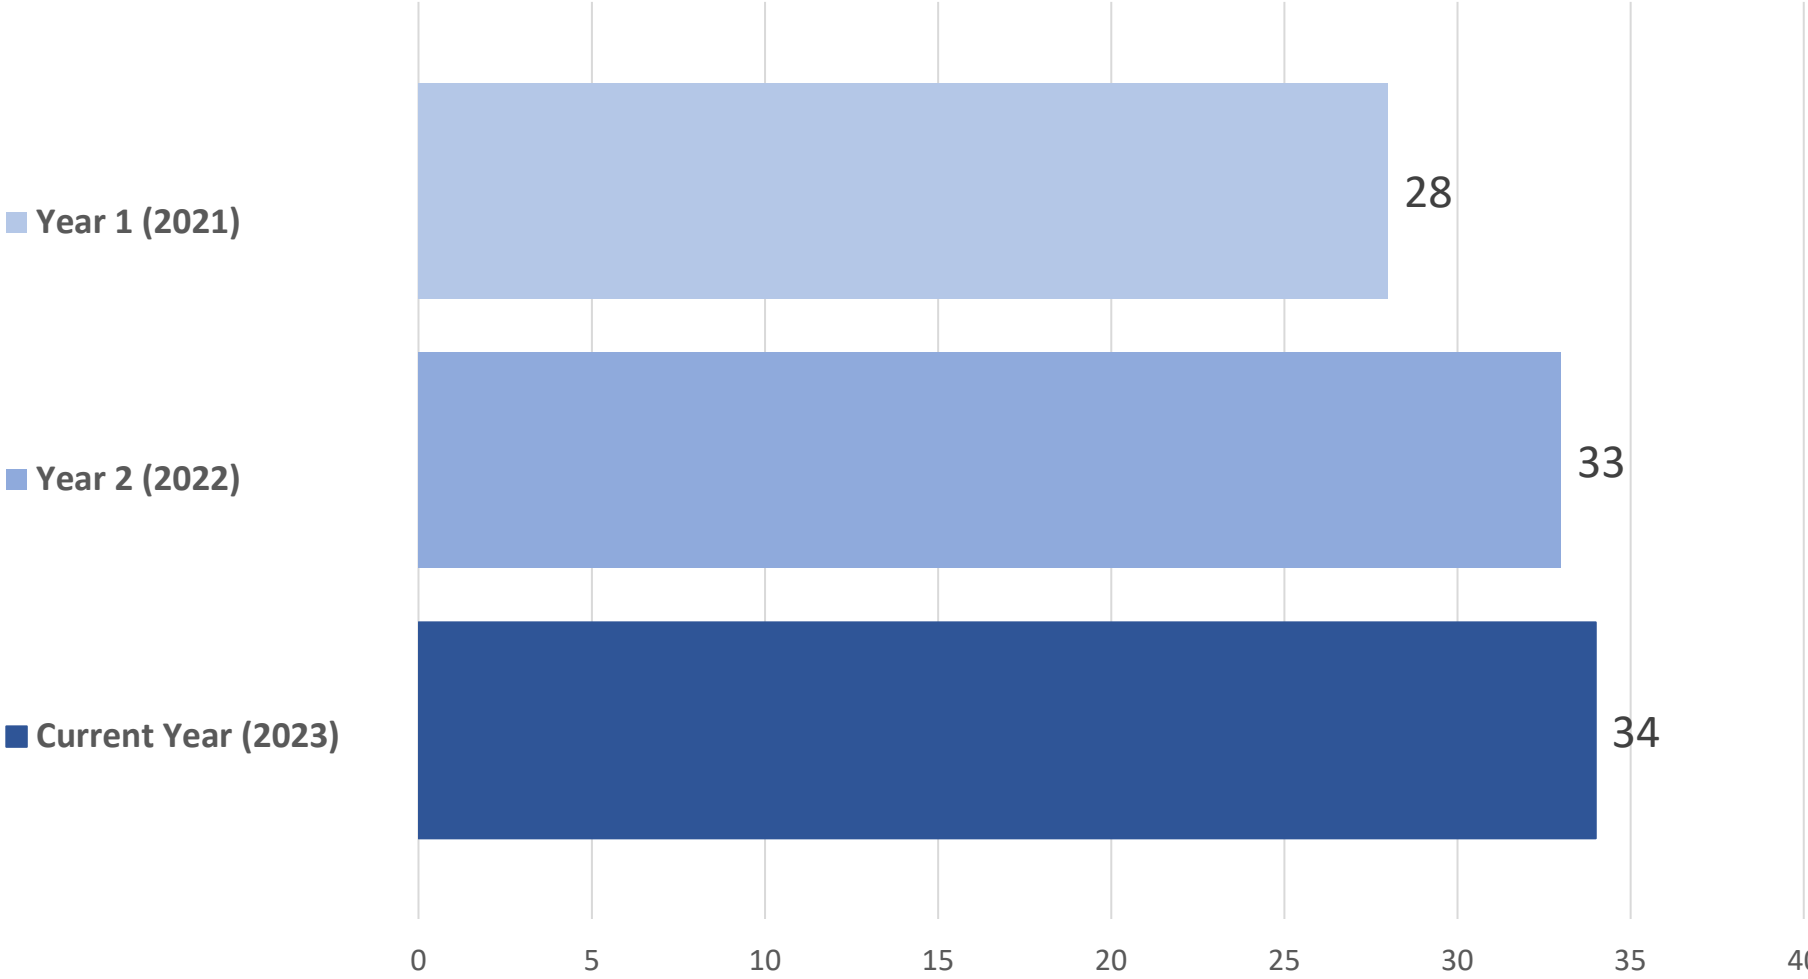

STUNT

Roster Case Studies

California Baptist University - DI

Roster Size

University of Kentucky - DI

Roster Size

Maryville University - DII

Roster Size

Texas Woman's University - DII

Roster Size

Concordia University Chicago - DIII

Roster Size

Hiram College - DIII

Roster Size

Olivet College - DIII

Roster Size